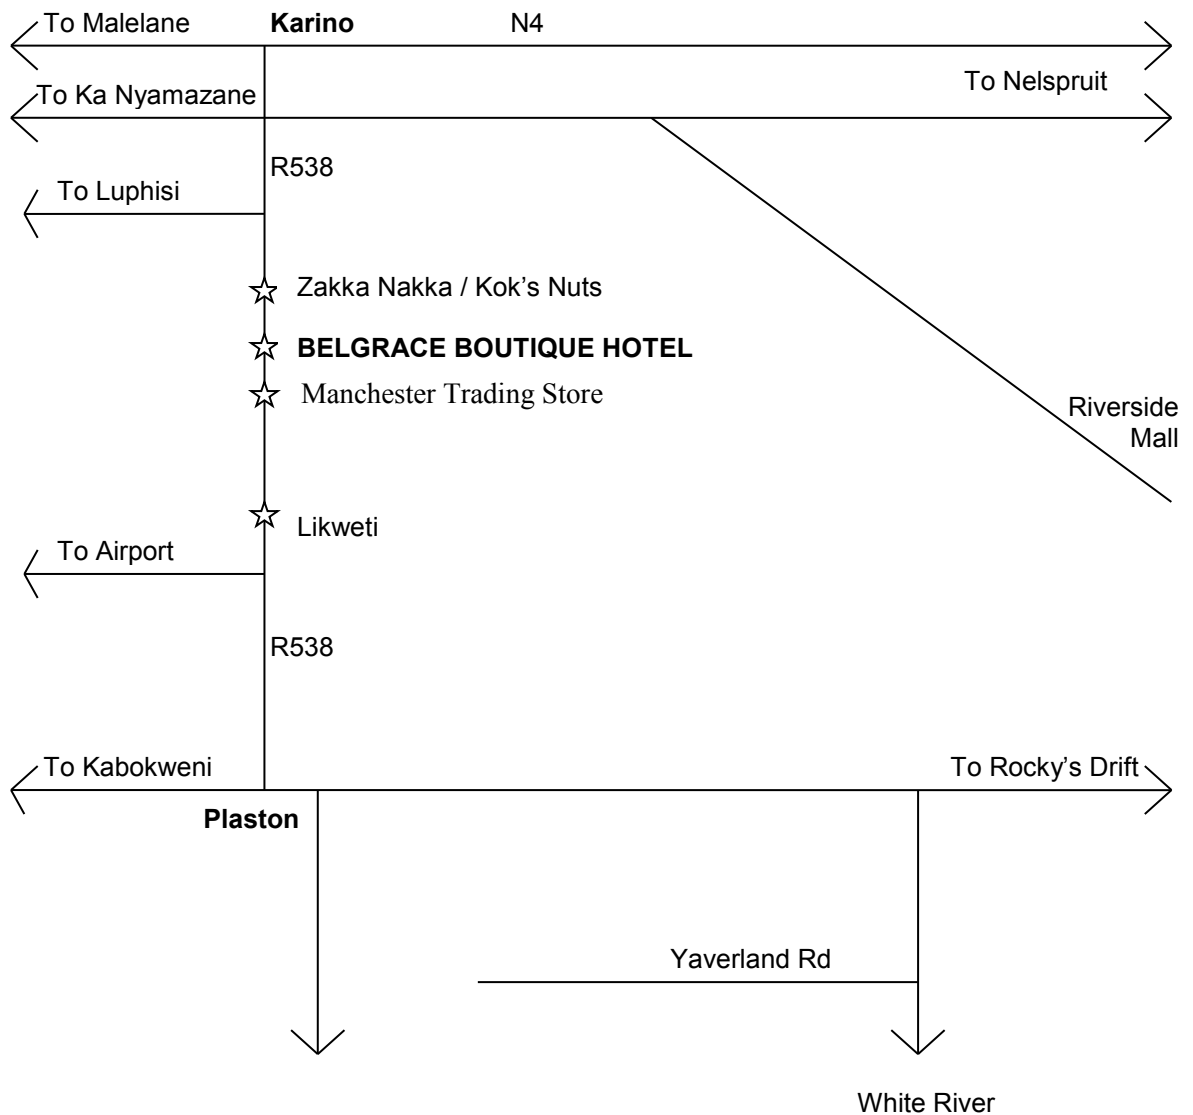

**GPS Co-Ordinates: S 25° 24.806' E 31° 05.412'**

Directions from Nelspruit	Directions from White River
<ul style="list-style-type: none"> <li>• Travel on N4 towards Malelane</li> <li>• Take R538 to Kruger Int Airport approx 10km outside Nelspruit</li> <li>• Go straight over 4-Way Stop at SASOL Garage</li> <li>• Belgrace is on the left hand just after Zakka Nakka, approx 5Km after 4 way stop</li> </ul>	<ul style="list-style-type: none"> <li>• Follow signs out White River to Kruger Int Airport</li> <li>• At Plaston Stop street turn right towards airport on R538</li> <li>• Pass straight through traffic circle at airport turnoff</li> <li>• Belgrace is on the right 4km from the traffic circle way stop</li> </ul>